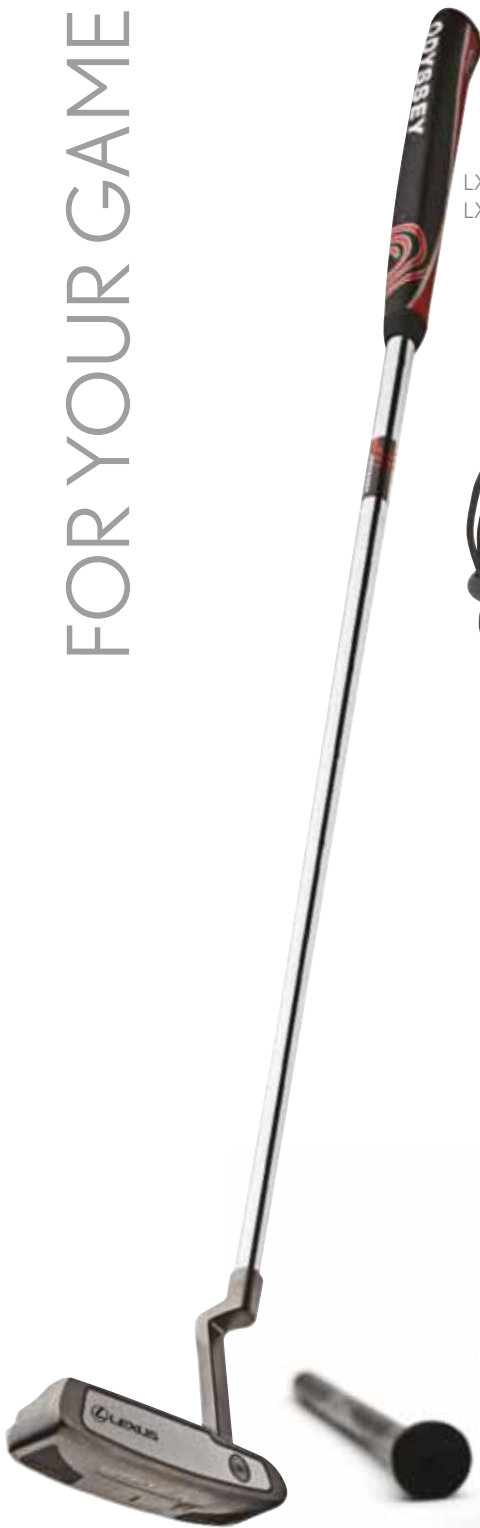

FOR YOUR GAME

LX8252R
LX8252L