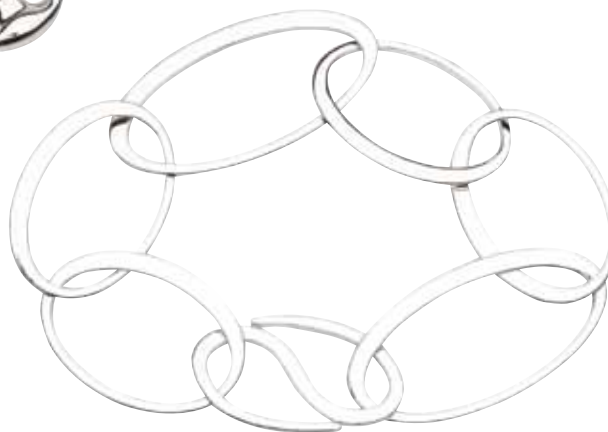

SPECIAL GIFTS

LX82440

LX82430 This **BIRKS® GUCCI BRACELET** is 7.5" long, sterling silver and packaged in a signature Birks® gift box with Lexus romance card. **$150.00**
This is a drop ship item.
Please allow 3-4 weeks for shipping.

LX82440 This **BIRKS® OVAL BRACELET** is 7.5" long, sterling silver and packaged in signature Birks® gift box with Lexus romance card. **$196.00**
This is a drop ship item.
Please allow 3-4 weeks for shipping.

LX82450 These **CUSTOM LEXUS CROSS® CUFF LINKS** make a great gift. Packaged in a signature gift box. **$66.00**

LX82180 This **LADIES' SCARF** is 100% silk and 12" wide by 56" long. Lexus logo printed on bottom corner. **$40.00**